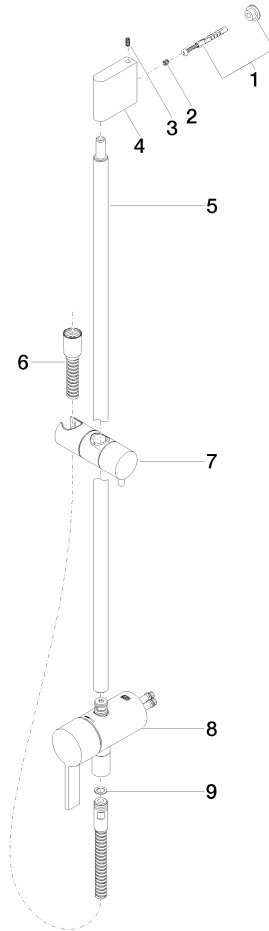

Concealed single-lever mixer with integrated shower connection with shower set without hand shower - Champagne (22kt Gold)

IMO

36 111 970

- metal shower hose 1750mm with integrated anti-twist protection
- slide bar
- Pipe diameter 18 mm

Concealed single-lever mixer with integrated shower connection with shower set without hand shower - Champagne (22kt Gold)

IMO

36 111 970

mm [inches]

Concealed single-lever mixer with integrated shower connection with shower set without hand shower - Champagne (22kt Gold)

36 111 970

Parts for other finishes can be found here: [Chrome](#)

Spare parts list

No.	Item Number	Name	Quantity used	Delivery time
1	05 17 20 726 02 90	fixing set	1	2
2	09 31 11 049 90	pin	2	2
3	04 31 11 113 00 90	pin	2	2
4	08 17 97 054-47	holder	1	30
5	90 28 22 782 00-47	pipe	1	30
6	28 322 970-47	Metal shower hose 1/2" x 3/8" x 1750 mm - Champagne (22kt Gold)	1	30
7	12 580 970-47	Slide unit - Champagne (22kt Gold)	1	30
8	90 19 97 002 00-47	connection	1	30
9	90 14 20 026 00 90	seal	1	2